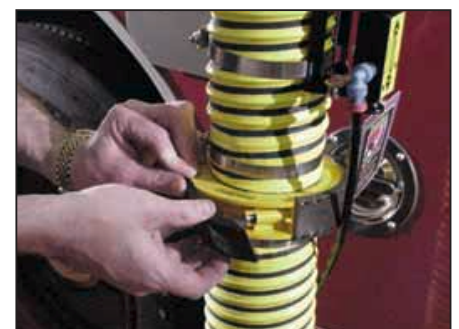

100% sealed connection

Grabber®

PlymoVent's Grabber® connects the exhaust hose to the vehicle's exhaust pipe via an inflatable rubber bladder. The Grabber® can be deflated manually by the operator, or automatically when the vehicle reaches the exit door. The unique rubber construction is perfect for applications that require a soft connection that will not damage the exhaust tailpipe.

- 100% capture of emissions
- High temperature construction, 200°C/390°F

- NOMEX® protective liner
- Will not damage vehicle
- Sizes for all applications

TECHNICAL DATA

Grabber®, pneumatic exhaust nozzle

Pressure reducing valve must be ordered separately when required.

Adjustable Safety Disconnect Coupling – The safest decision you can make

PlymoVent has developed a new patented adjustable Safety Disconnect Coupling. The new design allows different settings of release force suitable to all applications.

The safety disconnect coupling is to protect your investment from unexpected work place occurrences, such as when a service technician forgets to remove the exhaust hose from the vehicle before moving it. The safety disconnect coupling will automatically separate to protect the vehicle and your exhaust system.